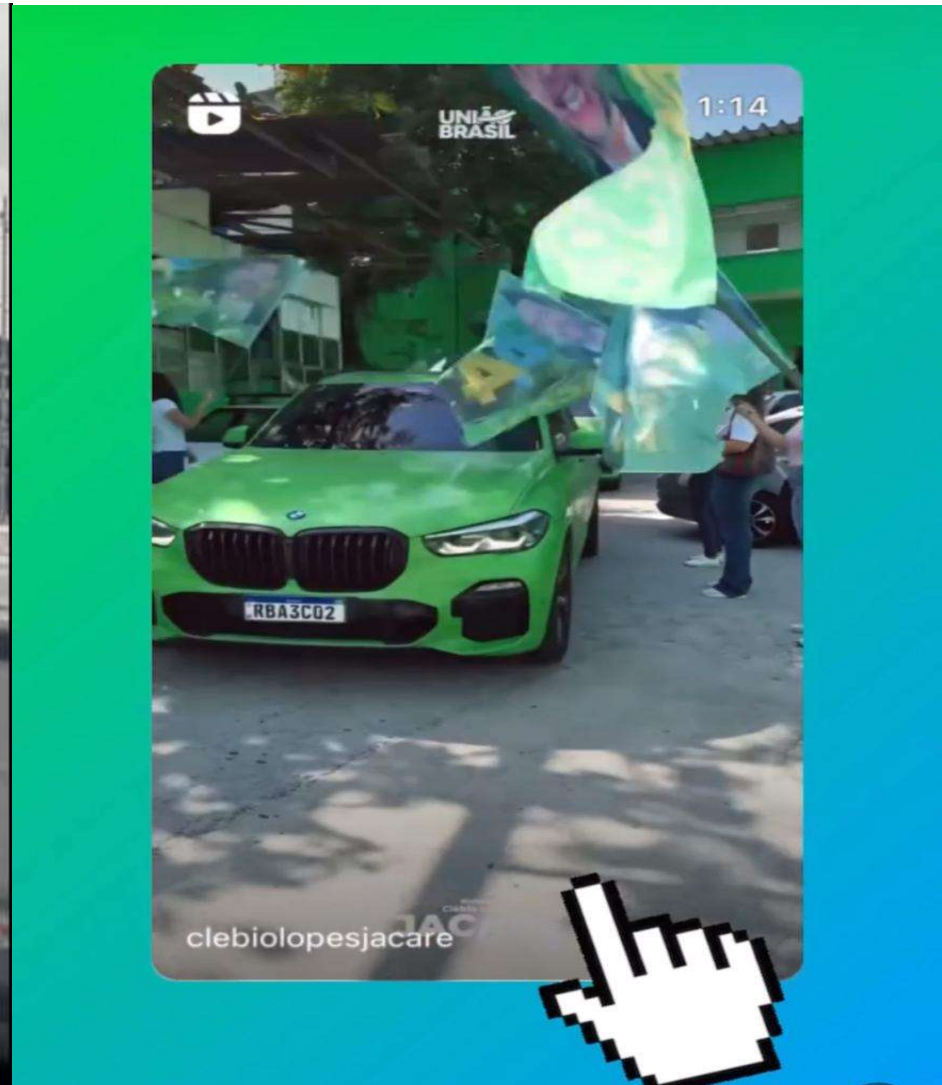

1 – TOYOTA HILUX SW4 – PLACA LMC2710 – COR ORIGINAL BRANCA

2 – BMW X5 XDRIVE – RBA3C02 – COR VERDE

3 - BMW X5 XDRIVE – SHD8C42 – COR VERDE

4 – AUDI Q5 – GKD6B11 – COR VERDE

5 – DODGE RAM SRA6D18 – COR ORIGINAL PRETA