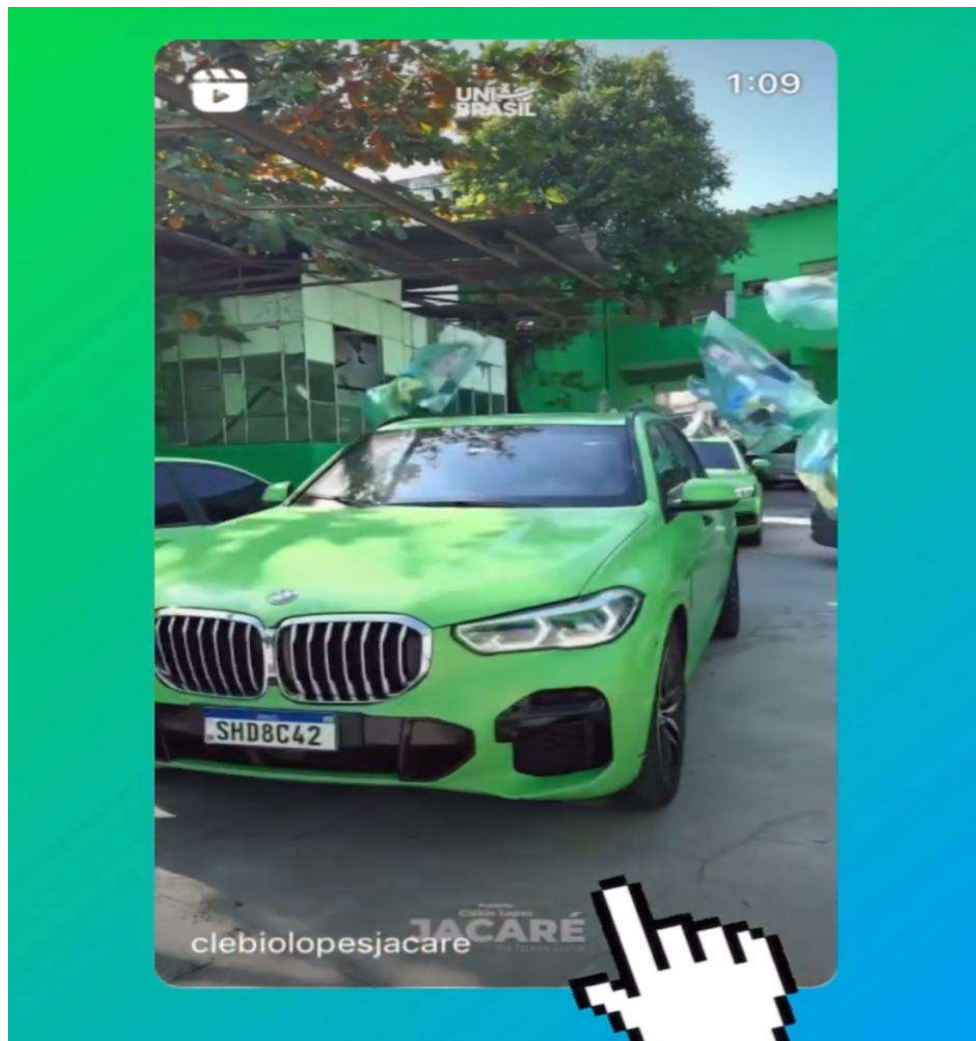

1 – TOYOTA HILUX SW4 – PLACA LMC2710 – COR ORIGINAL BRANCA

2 – BMW X5 XDRIVE – RBA3C02 – COR VERDE

3 - BMW X5 XDRIVE – SHD8C42 – COR VERDE

4 – AUDI Q5 – GKD6B11 – COR VERDE

5 – DODGE RAM SRA6D18 – COR ORIGINAL PRETA