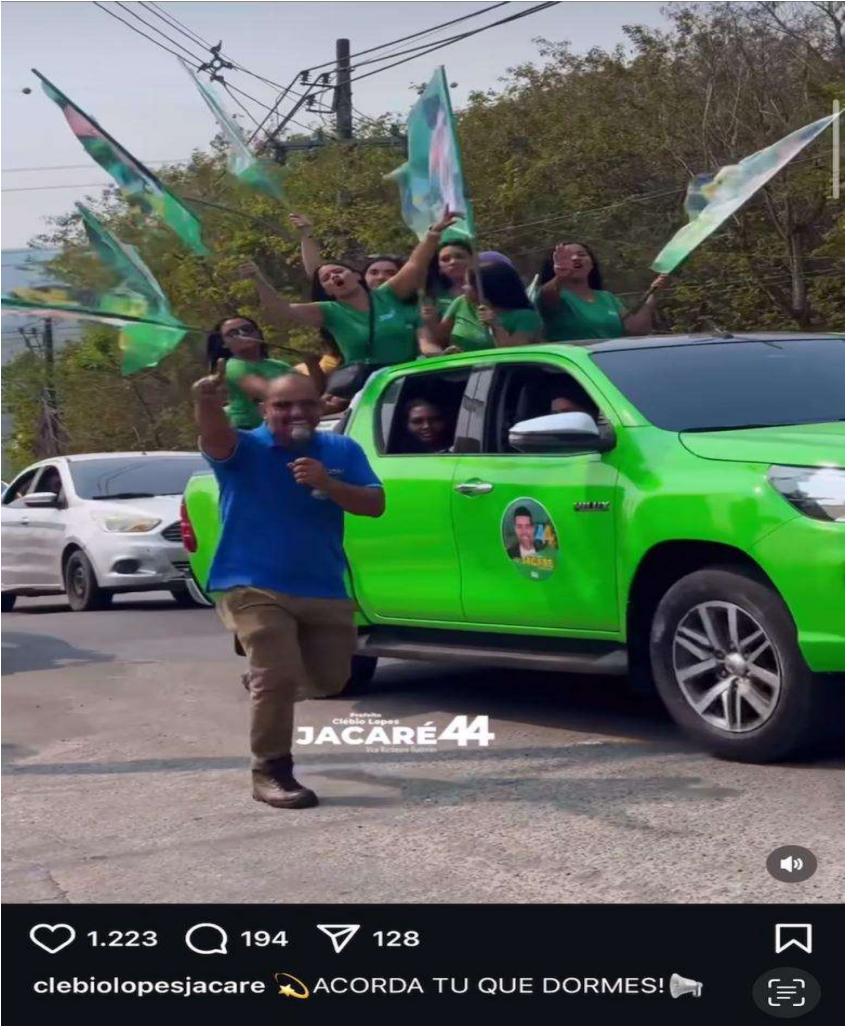

1 – TOYOTA HILUX SW4 – PLACA LMC2710 – COR ORIGINAL BRANCA

2 – BMW X5 XDRIVE – RBA3C02 – COR VERDE

3 - BMW X5 XDRIVE – SHD8C42 – COR VERDE

4 – AUDI Q5 – GKD6B11 – COR VERDE

5 – DODGE RAM SRA6D18 – COR ORIGINAL PRETA

6 - BMX X6M – RJV9H88 – COR VERDE

7 – TOYOTA HILUX RKM071 – COR ORIGINAL PRETA

8 - FIAT/SIENA - PC5C91 - COR ORIGINAL CINZA

9 – VW AMAROK LRB5B30 COR ORIGINAL BRANCA

10 – LAND ROVER DISCOVERY RIZ8D20 – COR ORIGINAL PRETA